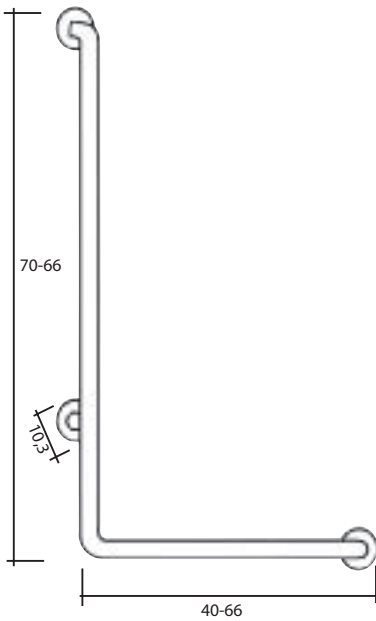

MISURE - MEASURES

Le misure sono indicative e soggette a variazioni
The measures are indicative and subjects to variations

Corrimano con montanti in alluminio rivestito in nylon.
Corrimano with mounting in aluminum covered in nylon.

Sedile in poliuretano espanso a cellule chiuse con telaio acciaio inox, struttura in alluminio rivestito in nylon, no elettroconduttore.
Seat in expanded polyurethane to cells gluces with chassis in stainless-steel, structure in aluminum covered in nylon not electroconductor.

Maniglione in alluminio rivestito in nylon.
Shackle in aluminum covered in nylon.

Modello disabili 80x80
Model disabled 80x80